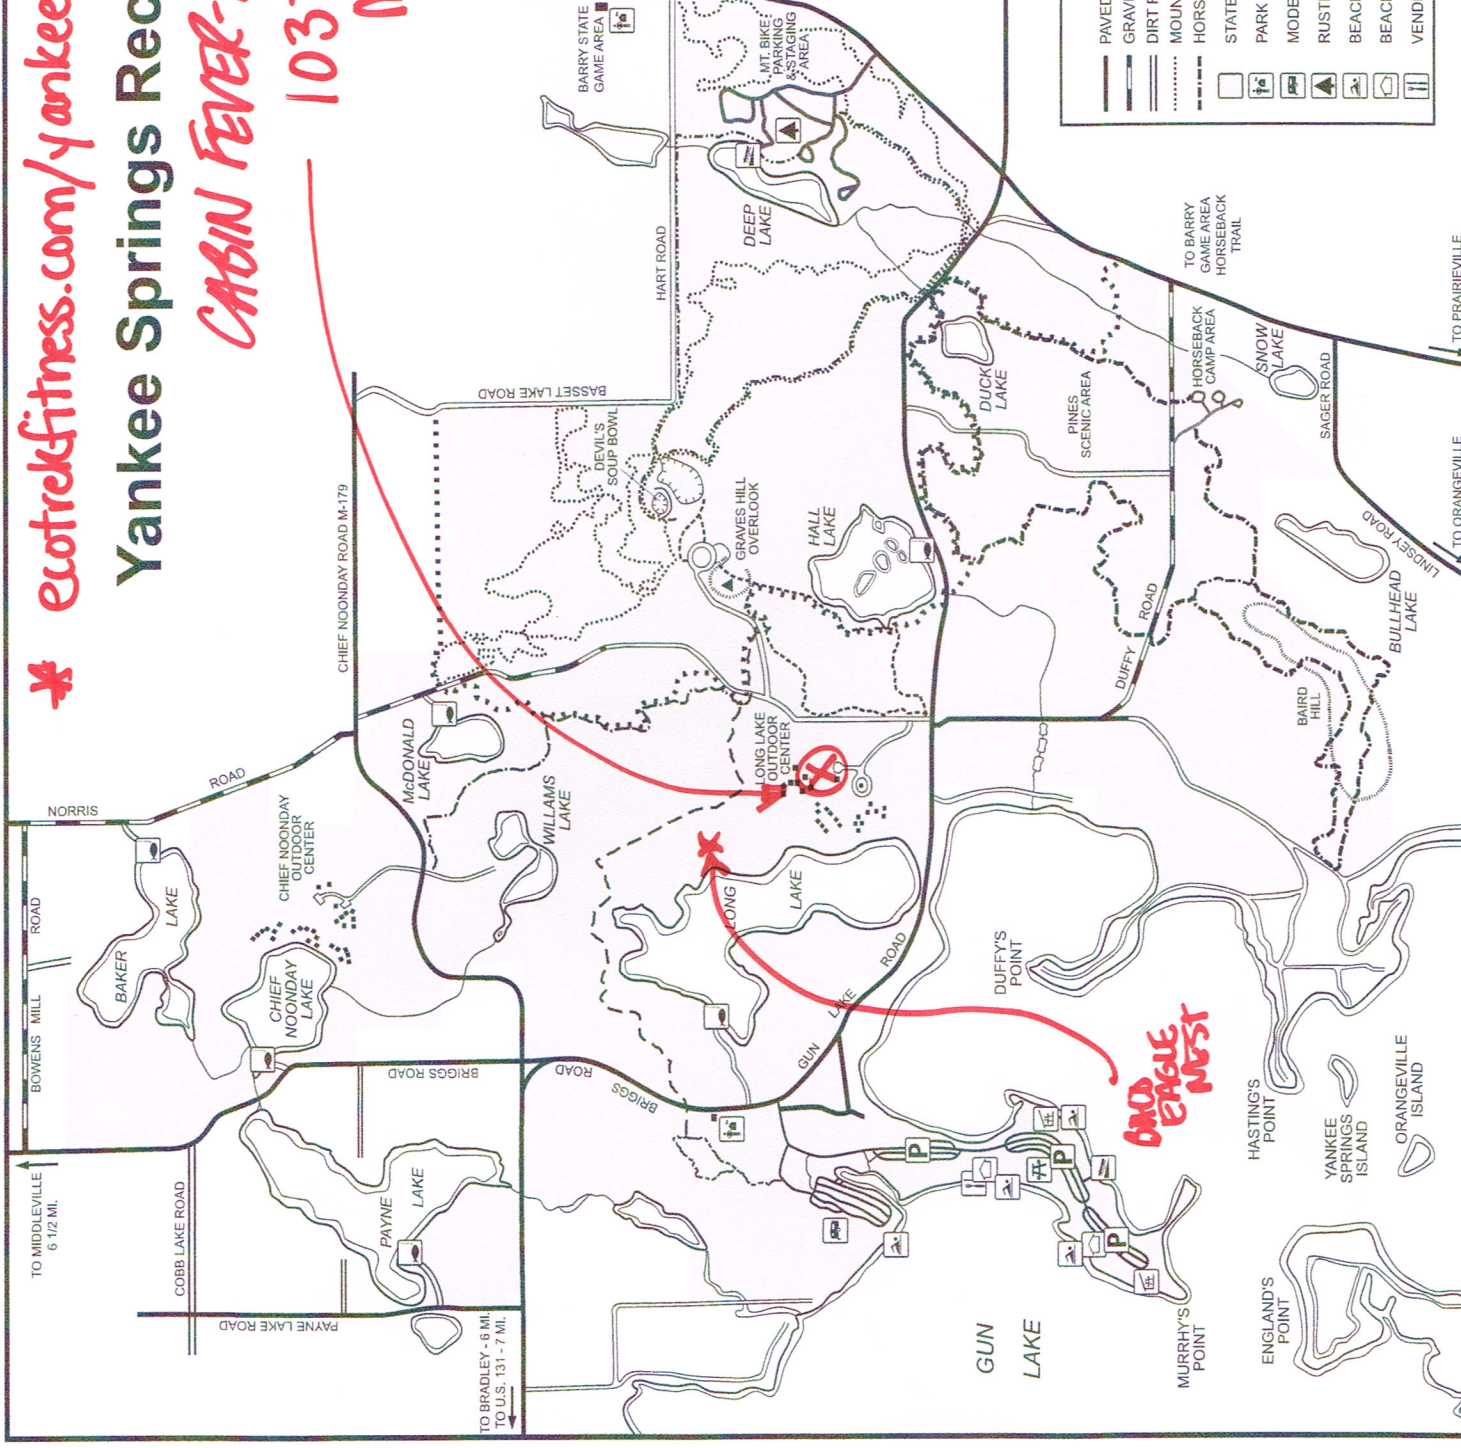

* ecotrekfitness.com/yankee.shtm *
* CABIN FEVER-BREAKER EVENT!

Yankee Springs Recreation Area

10370 GunLake Rd.
Middleville

1.26.13
1:00 pm

FOLLOW SIGNS TO
LONG LAKE OUTDOOR CENTER!

YANKEE SPRINGS RECREATION AREA
2404 S-BRIGGS ROAD
MIDDLEVILLE MI 49333
Phone: (269) 795-9081

LEGEND	
	PAVED ROAD
	GRAVEL ROAD
	DIRT ROAD
	MOUNTAIN BIKE TRAIL
	HORSEBACK TRAIL
	STATE PARK LAND
	PARK HEADQUARTERS
	MODERN CAMPGROUND
	RUSTIC CAMPGROUND
	BEACH
	BEACHHOUSE
	VENDING CONCESSION
	HIKING TRAILS
	HALL LAKE
	CHIEF NOONDAY
	DEEP LAKE
	LONG LAKE
	SASSAFRAS
	NORTH COUNTRY TRAIL
	PICNIC AREA
	PICNIC SHELTER
	PARKING LOT
	BOAT LAUNCH
	ACCESS SITE